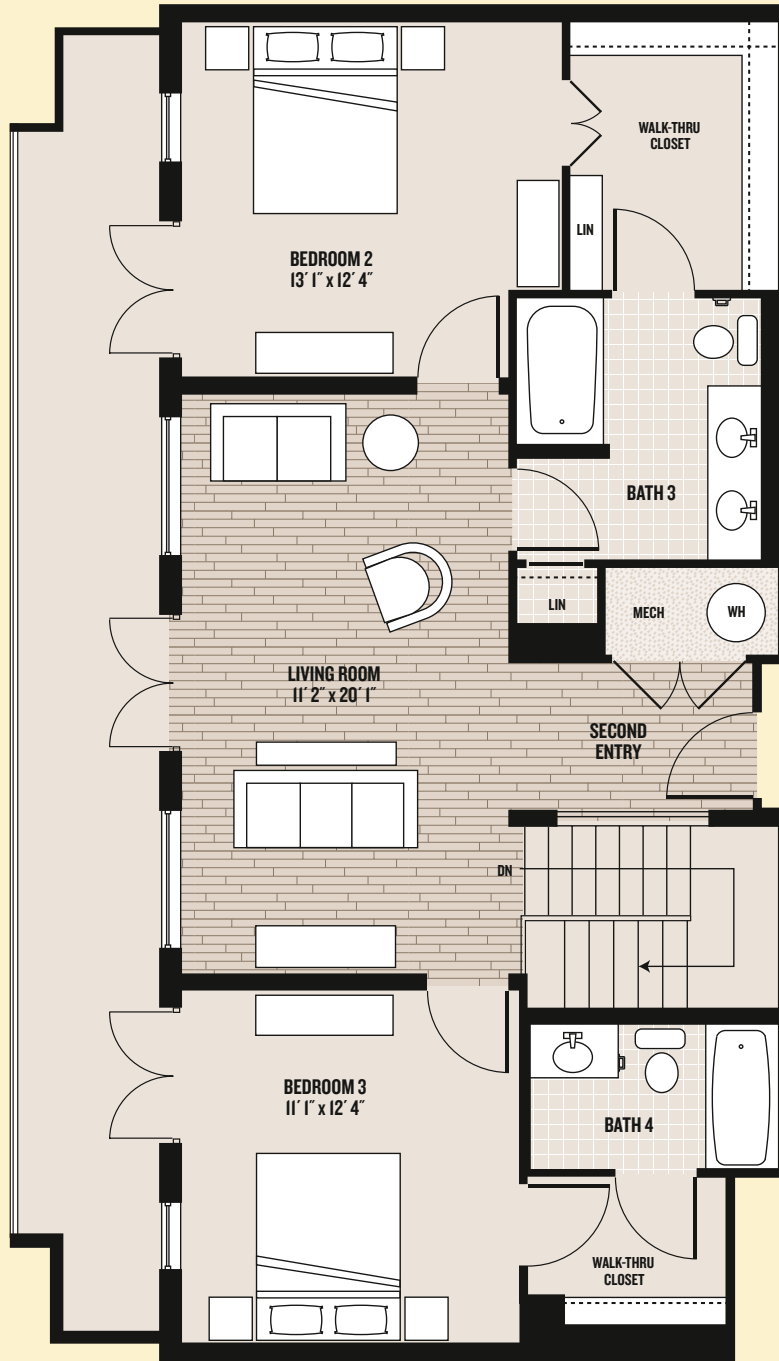

38 Maryland Avenue #313, Rockville, MD 20850
301 : 610 : 6035
www.palladianapartments.com